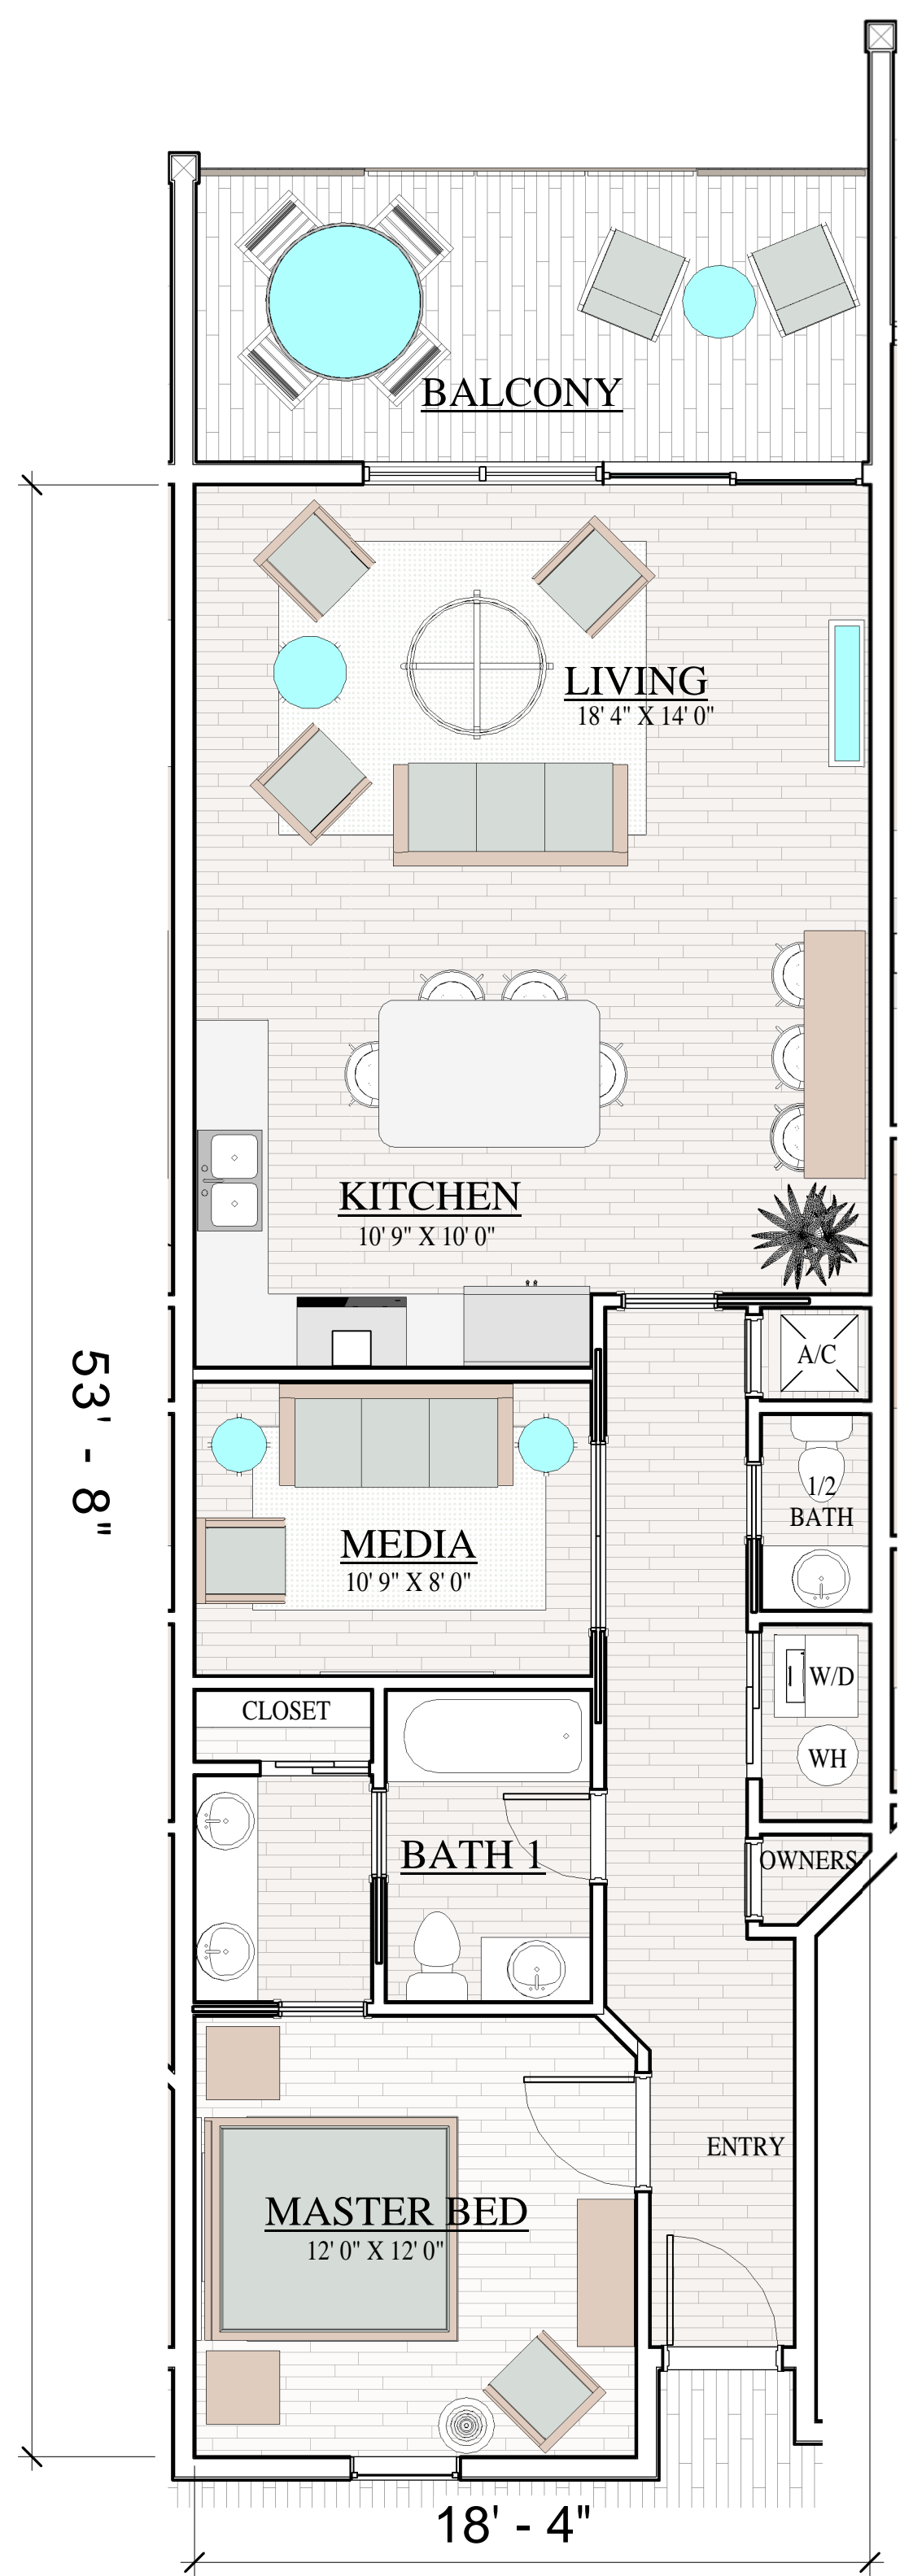

UNIT G

1451 SQ. FT.
110 SQ. FT. BALCONY

UNIT H

968 SQ. FT.
113 SQ. FT. BALCONY

UNIT I

947 SQ. FT.
146 SQ. FT. BALCONY

SEA GLASS

RE/MAX Paradise

Bob Shallow 251-948-8888

"NEED NOT BE BUILT"