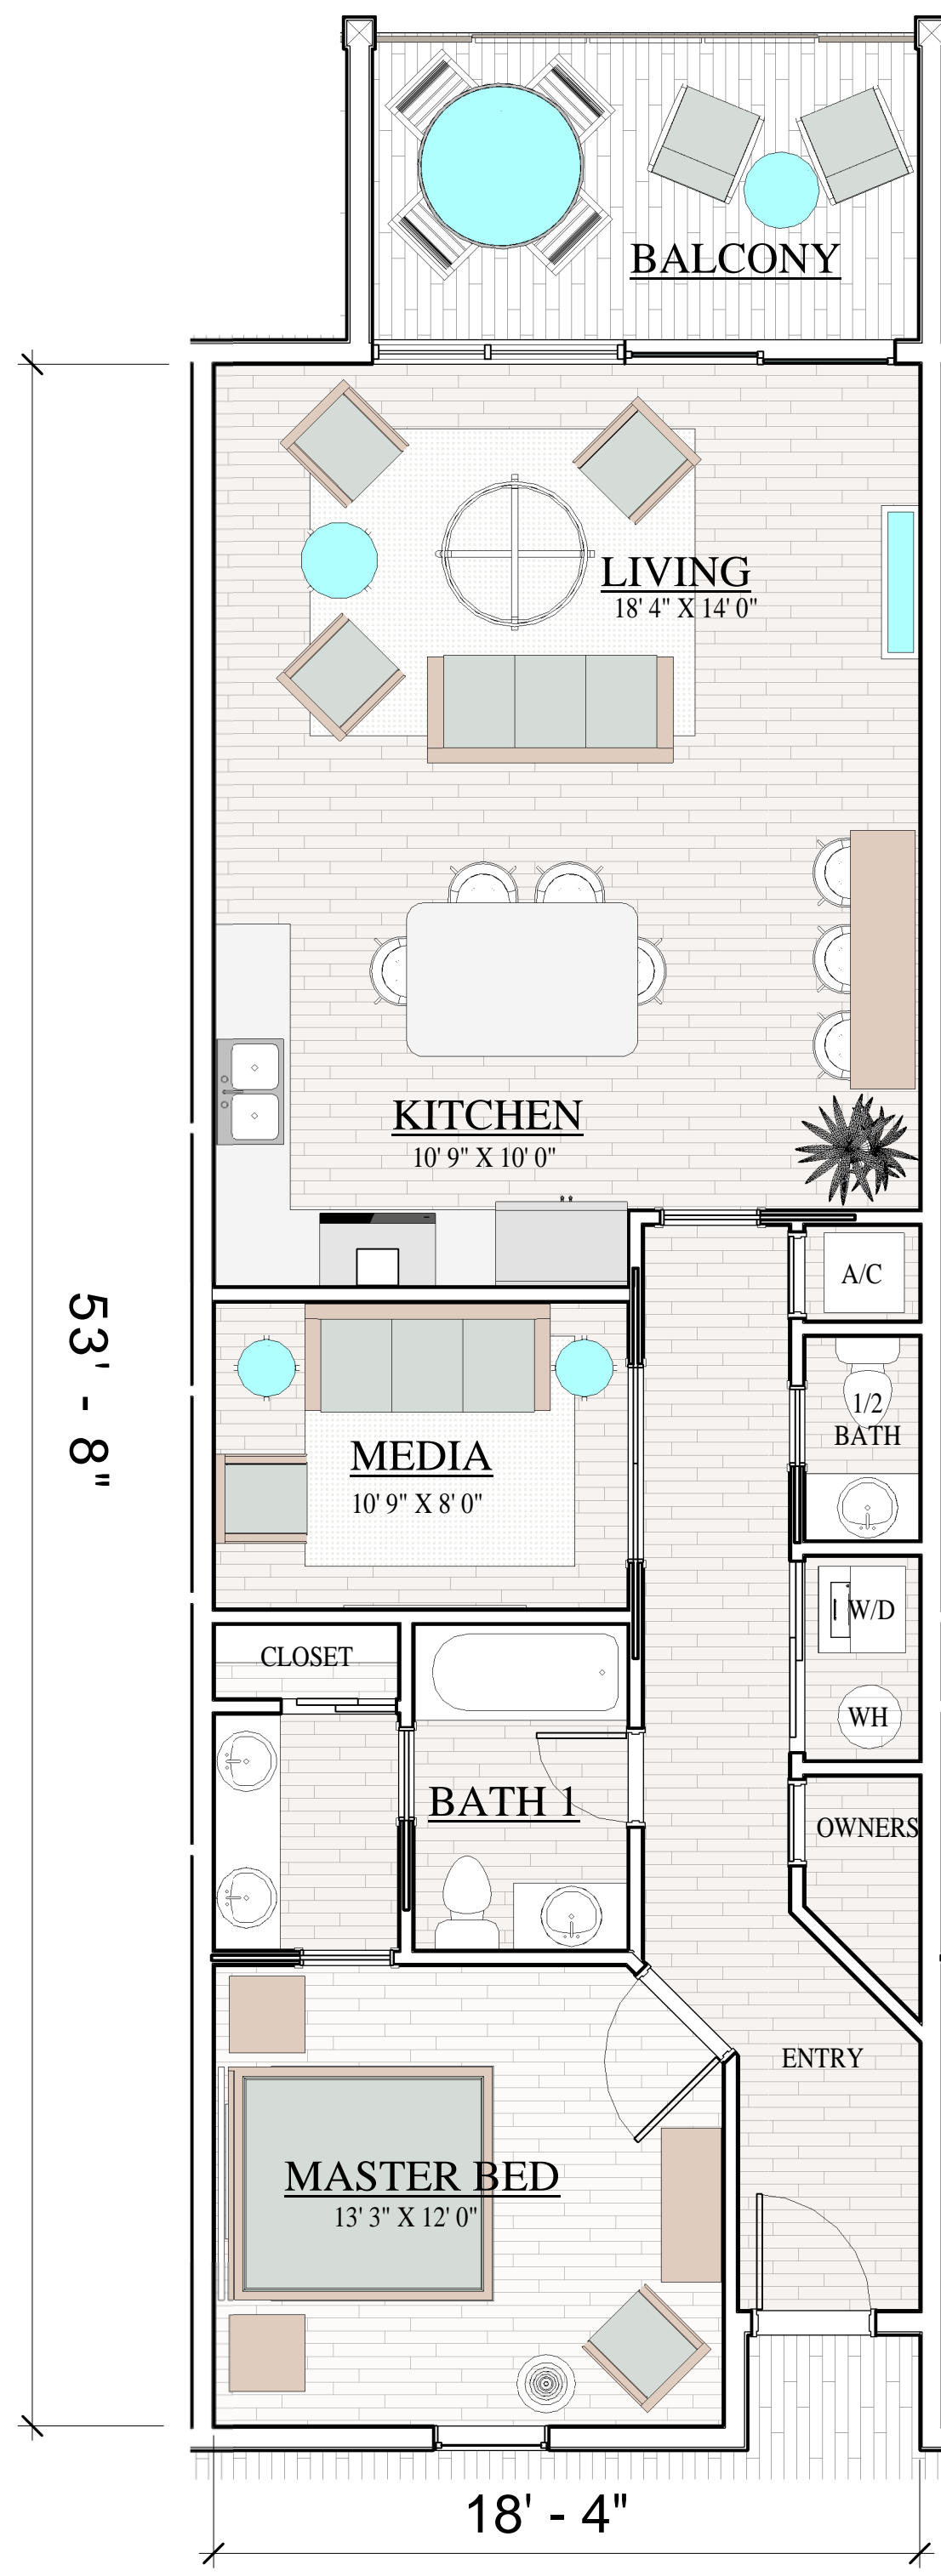

UNIT G

1451 SQ. FT.
110 SQ. FT. BALCONY

UNIT H

968 SQ. FT.
113 SQ. FT. BALCONY

UNIT I

947 SQ. FT.
146 SQ. FT. BALCONY

SEA GLASS

RE/MAX Paradise

Bob Shallow 251-948-8888

"NEED NOT BE BUILT"